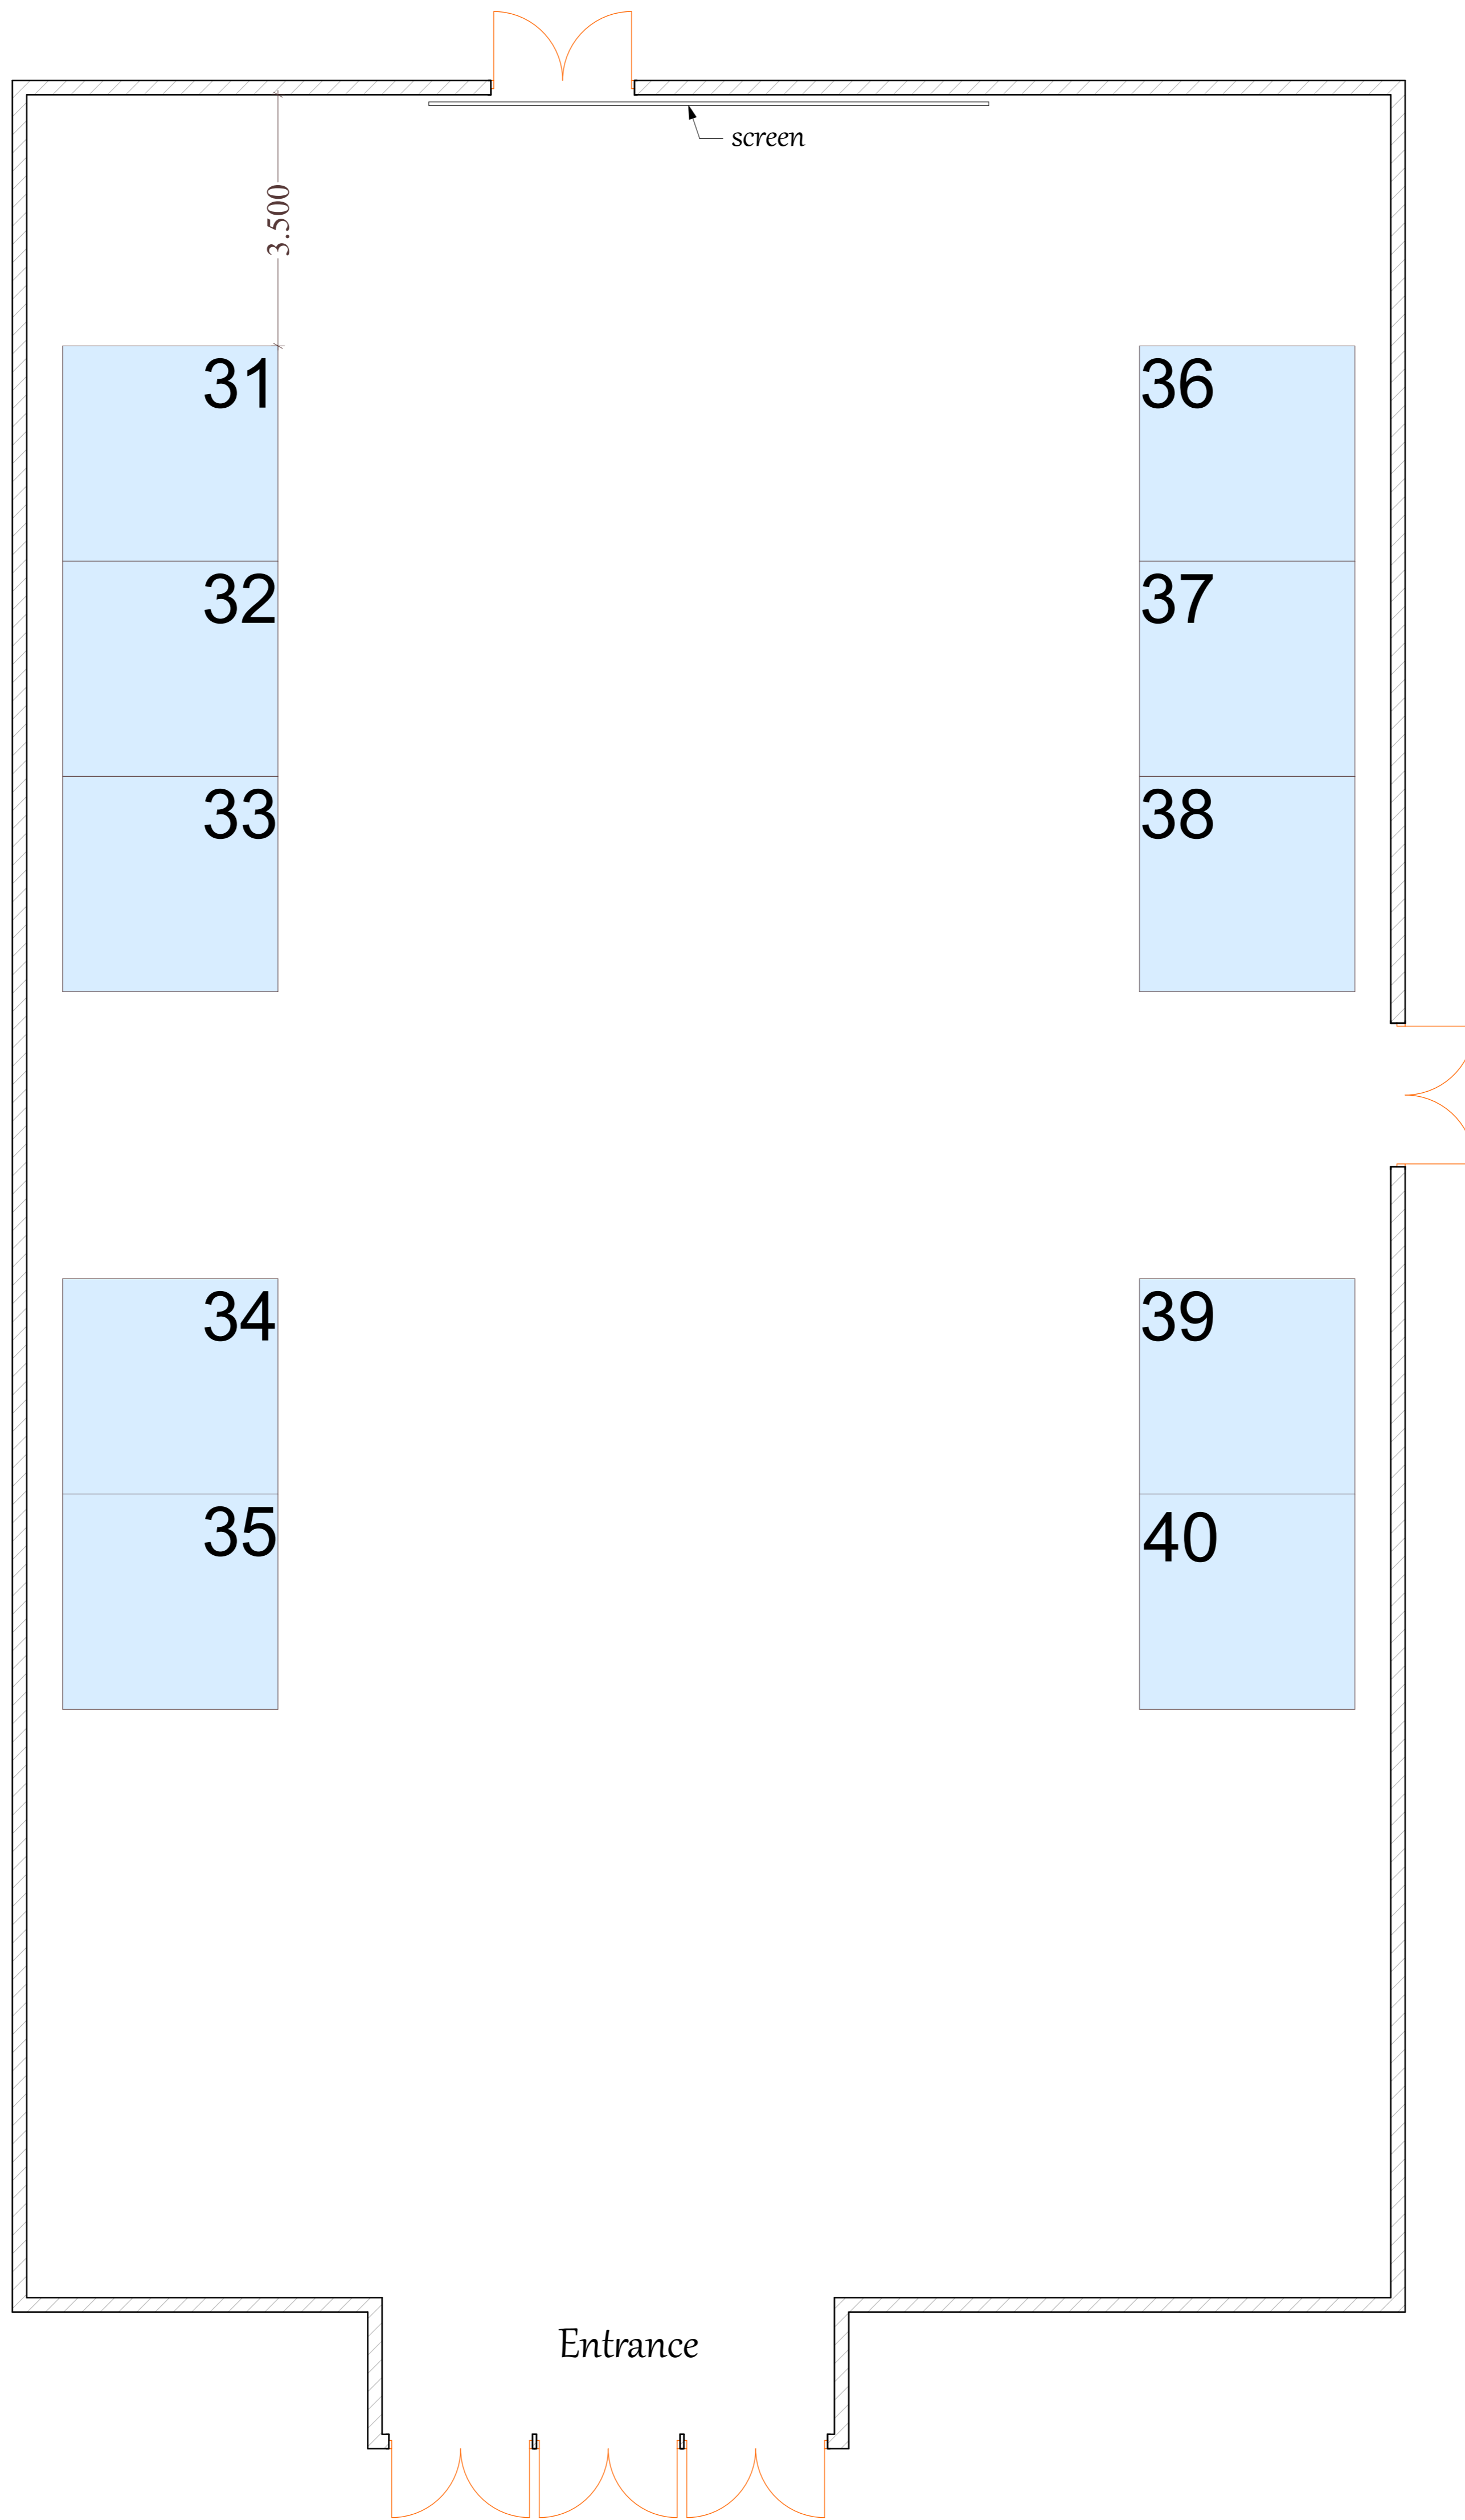

MH 4

10 Stands Build (3m x 3m)

Title: MH 4 Meeting Room			
Date:	Scale: 1/60 @ A1	Units:	meters
Drawn by: Marie Christelle IZABAYO	DRW N°	REV:	00

CONCOURSE
30 Stands Build (3m x 3m)